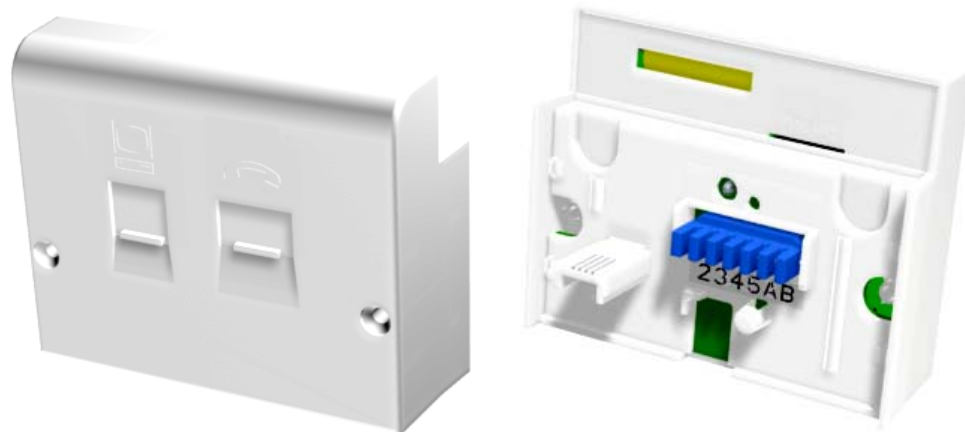

Product Overview

The Pressac Centralised DSL Filter is designed to plug into a standard NTE5 residential telephone outlet. It provides a straight through connection for DSL modem connection via a shuttered RJ45 socket as well as a filtered telephone socket. A 6 way IDC connector is provided for onward connection (filtered) of extension telephones and hard wiring of a DSL modem if required. With the centralised filter system, the filter becomes an integral part of the wall socket providing a tidy looking fixture with the added benefit of negating the need for subsequent extension sockets to have microfilters plugged into them

Connection

- Line : BS6312 approved integrated 431A BT plug.
- Telephone : Connection via BS6312 4 way BT socket.
- Modem : Direct coupled RJ45 (RJ11compatible) socket
- Extension / ADSL wiring : 6 way IDC connector

Key Features

- V0 rated material colour matched to BT 1P white
- Tested by BT to SIN 346 Issue 2.2
- Compatible with Calling Line Identification working
- CE Marked – BS EN 55022

Pressac Communications Limited