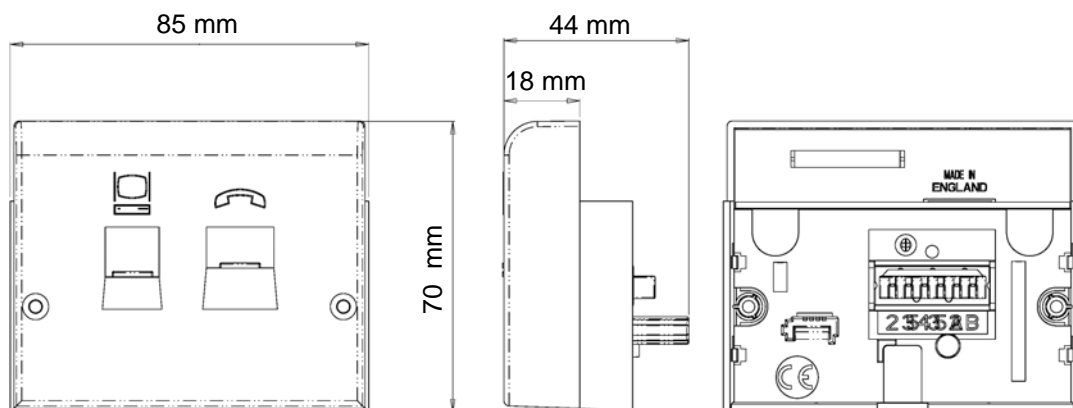

Product Overview

The Pressac Centralised DSL Filter is designed to plug into a standard NTE5 residential telephone outlet. It provides a straight through connection for DSL modem connection via a shuttered RJ45 socket as well as a filtered telephone socket. A 6 way IDC connector is provided for onward connection (filtered) of extension telephones and hard wiring of a DSL modem if required. With the centralised filter system, the filter becomes an integral part of the wall socket providing a tidy looking fixture with the added benefit of negating the need for subsequent extension sockets to have microfilters plugged into them

Key Features

- V0 rated material colour matched to BT 1P white
- Tested by BT to SIN 346 Issue 2.2
- Compatible with Calling Line Identification working
- CE Marked – BS EN 55022

Pressac Communications Limited