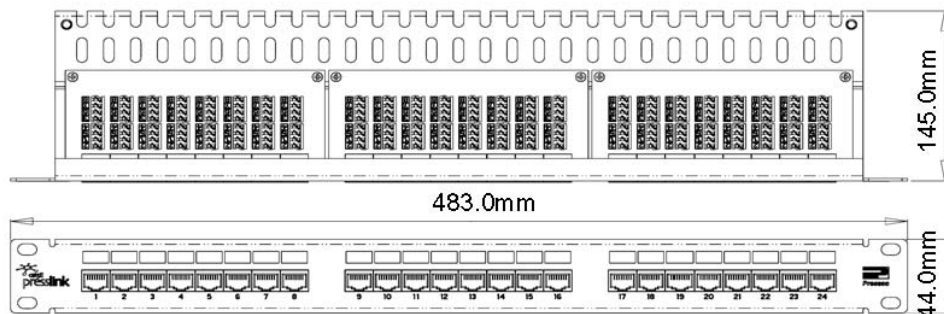

Product Overview

The Pressac 24 way horizontal Cat5e patch panel is designed to allow simple cable management of incoming terminating cables and is offered as an alternative to the more traditional vertical cable management of other patch panels in the Pressac range.

Features & Benefits

- 24 UTP ports
- LSA/110 connector compatible
- Horizontal cable entry
- Write on port identification
- Rear cable management features
- Fixing kit and cable ties included

data sheet