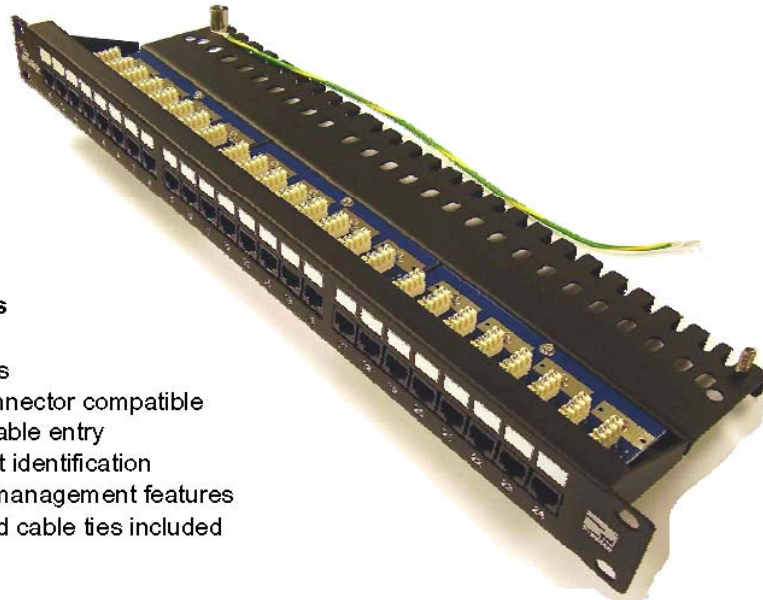

Product Overview

The Pressac 24 way horizontal Cat5e patch panel is designed to allow simple cable management of incoming terminating cables and is offered as an alternative to the more traditional vertical cable management of other patch panels in the Pressac range.

Features & Benefits

- 24 UTP ports
- LSA/110 connector compatible
- Horizontal cable entry
- Write on port identification
- Rear cable management features
- Fixing kit and cable ties included

data sheet